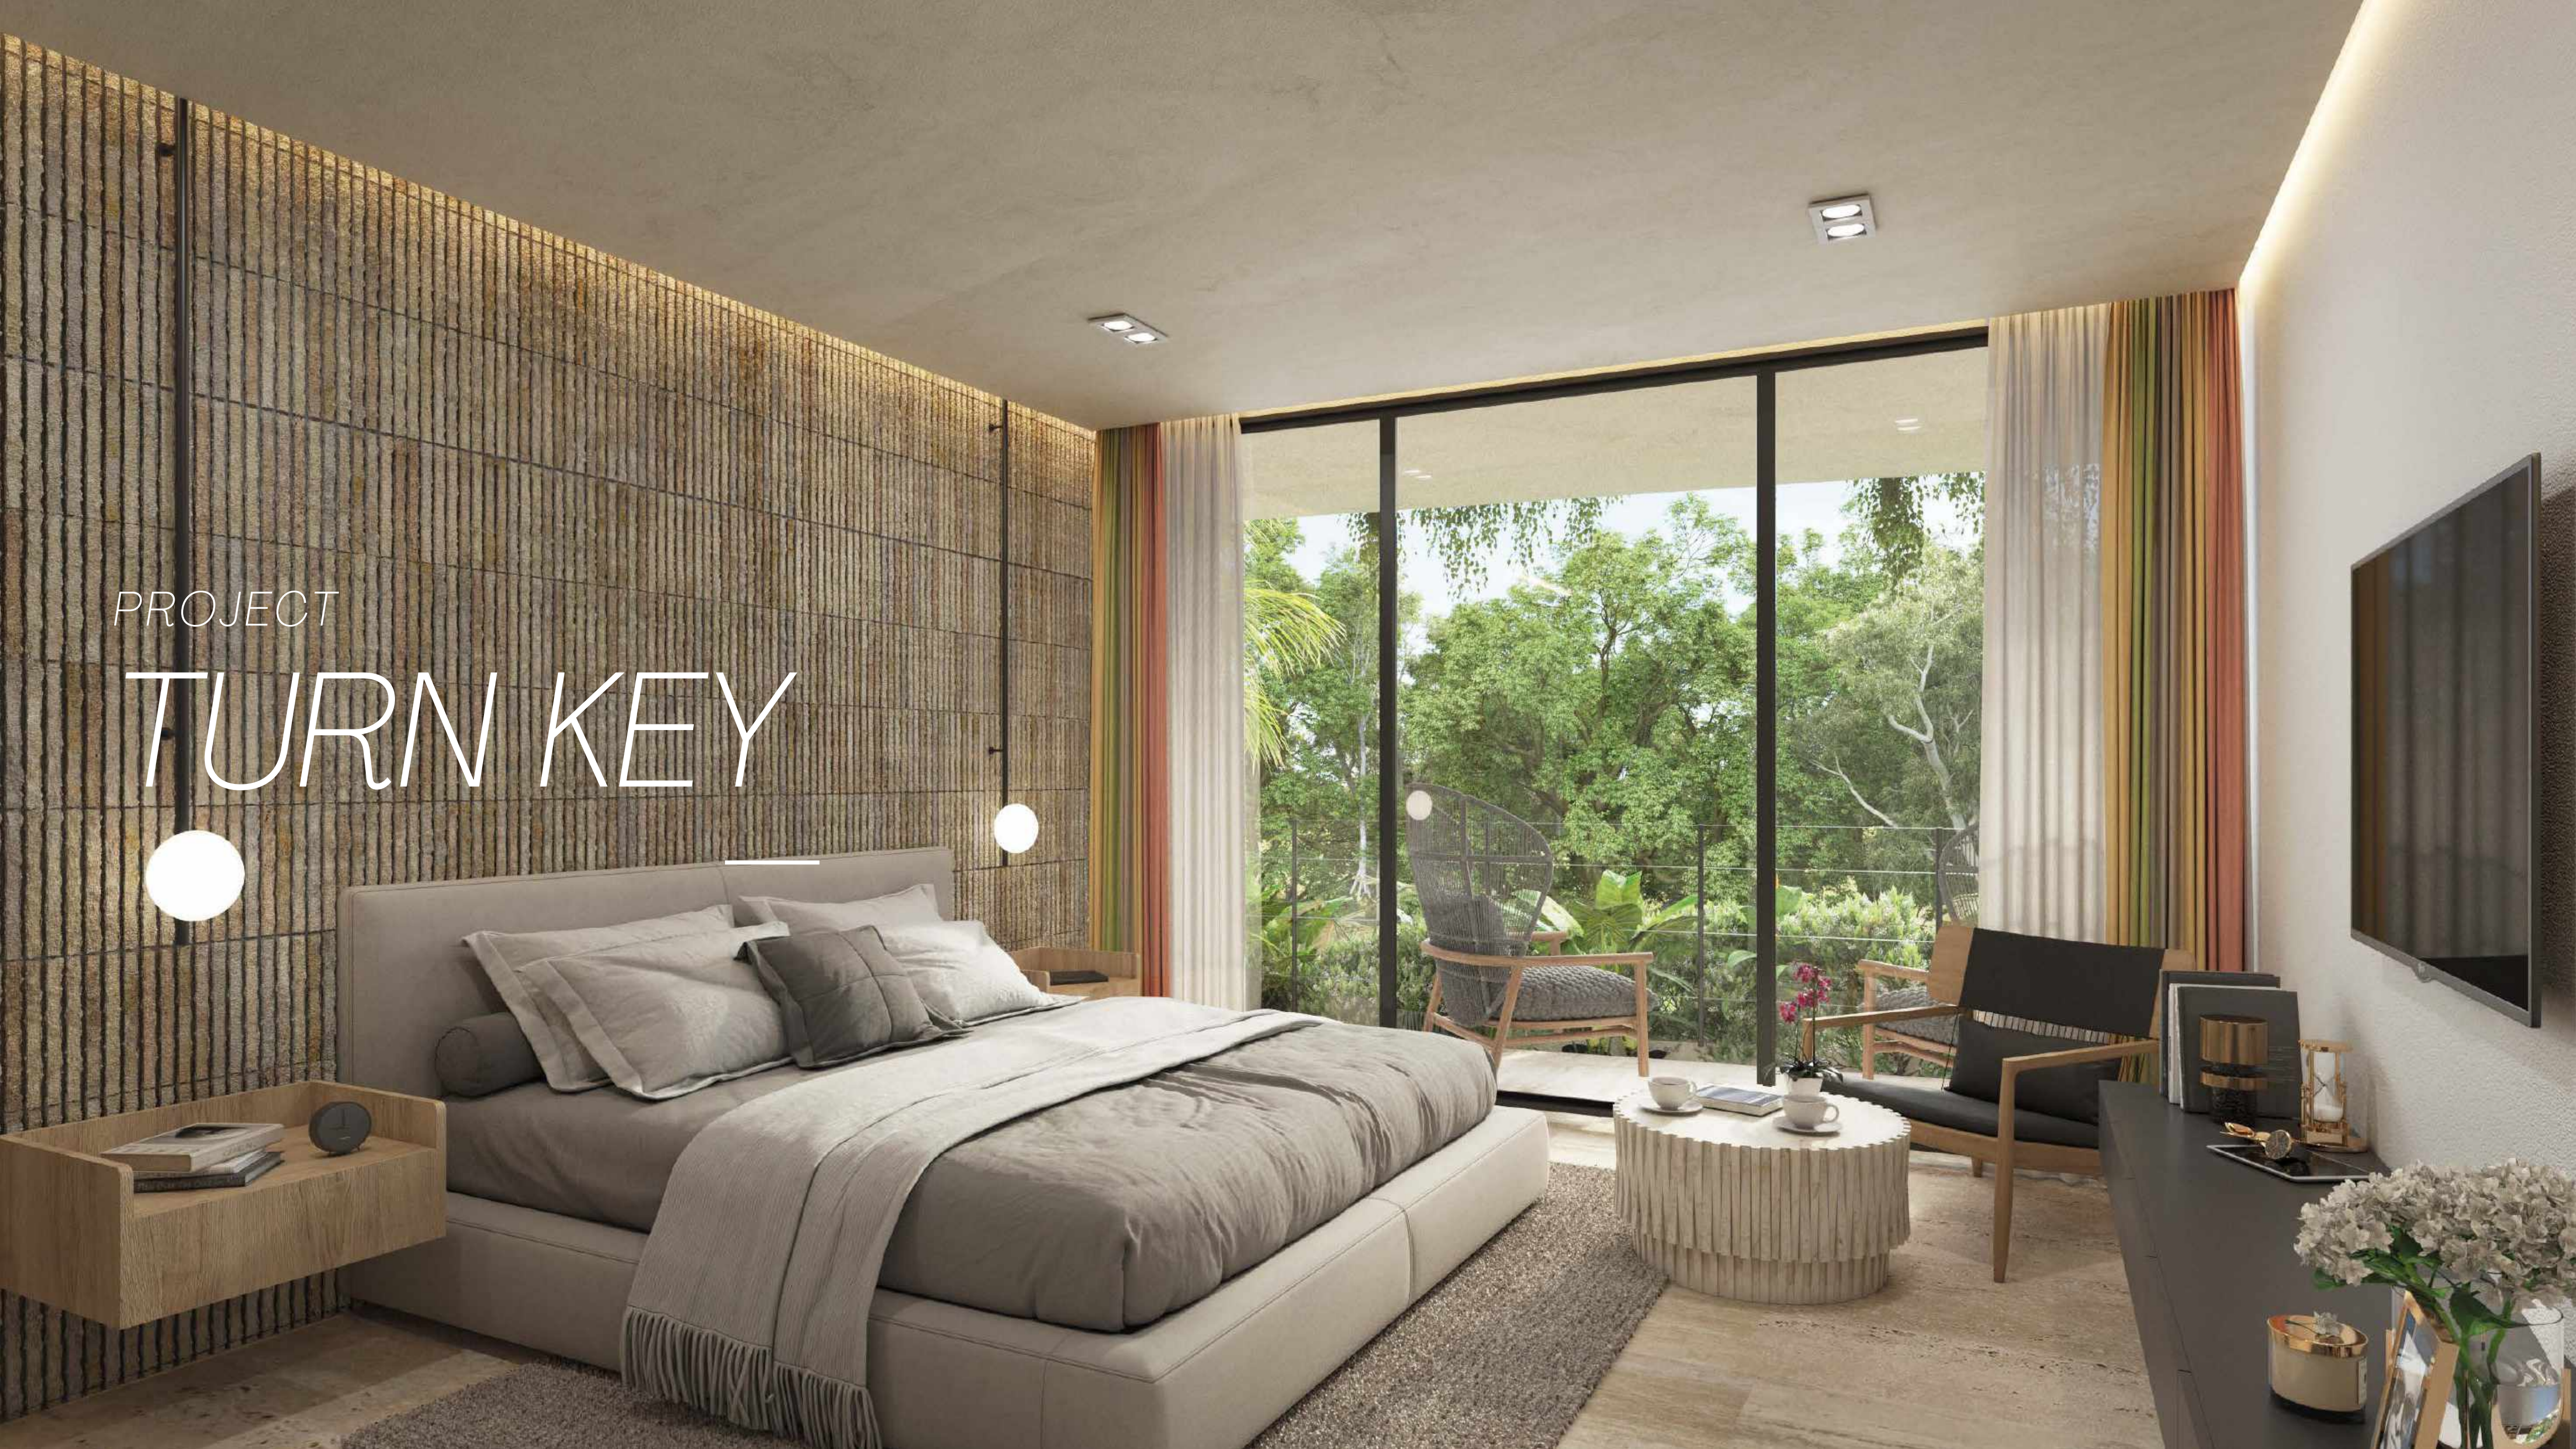

PROJECT

TURN KEY