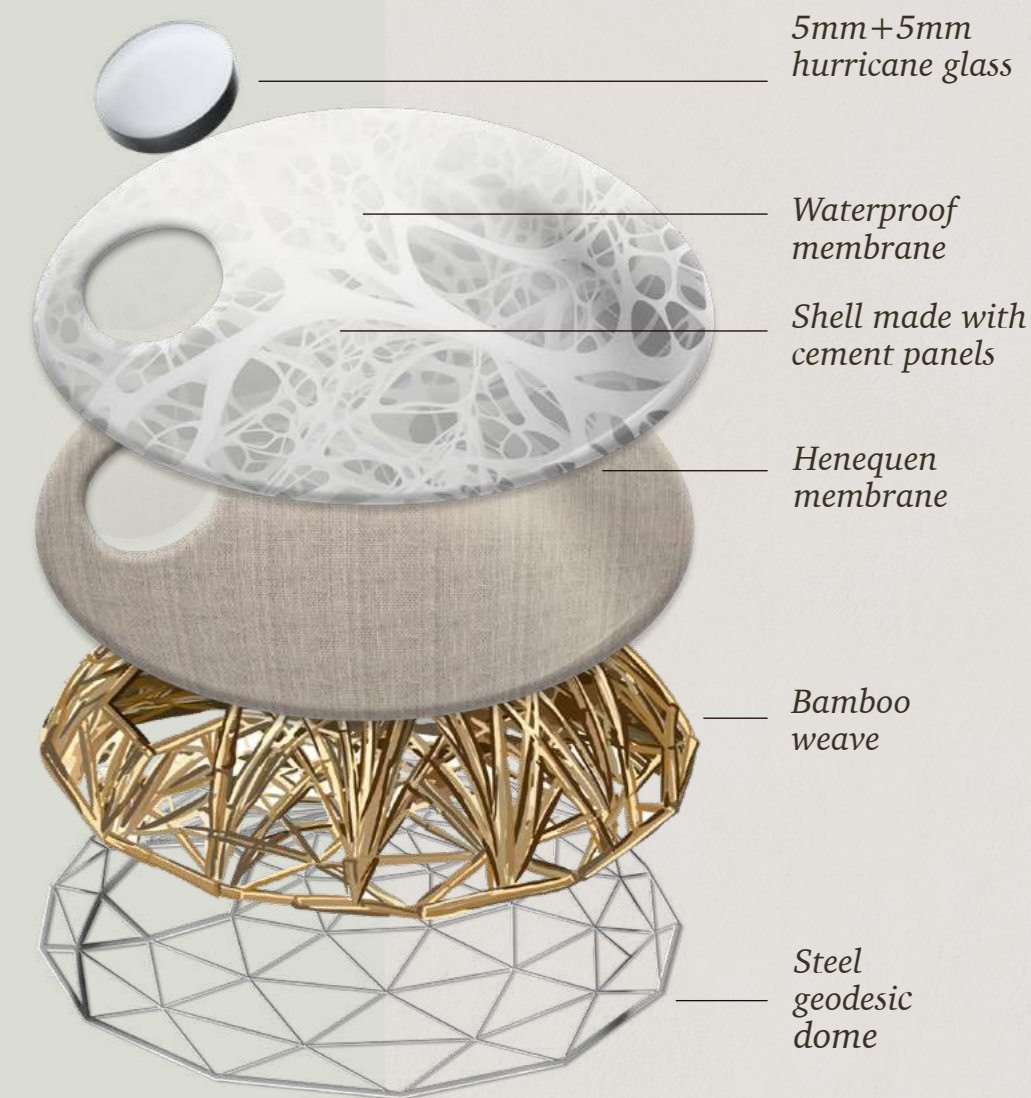

“Full Electric”

Instant water heater Electric induction stove

Anticyclones

*Aluminum gate
Line 1000 with 5mm+5mm hurricane glass with polyvinyl*

Extra Security

Zero gas

BIO-DOME

Technology that keeps interiors lit most of the day, reducing energy consumption.